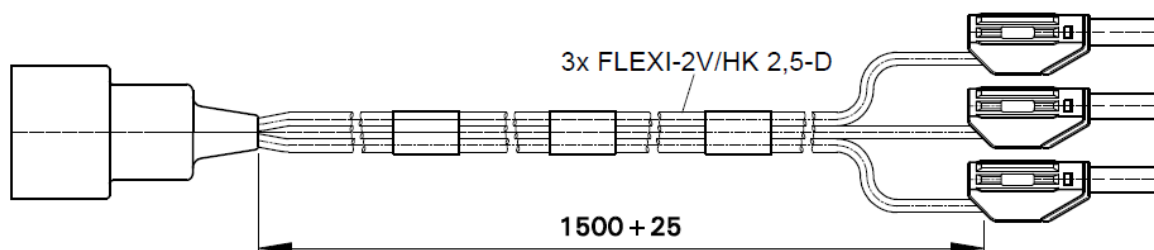

Test plug

582.0513

► For providing auxiliary voltage for PQ-Box 200

1. Use

This adapter is used to provide the auxiliary voltage for PQ-Box 200.

2. Structure

This extremely flexible adapter cable owns a SCHUKO socket at one end. The other end consists of three stackable 4 mm safety plugs for phase, neutral and ground conductor. For use in Germany only.

3. Dimensions and weight

L in mm	1500		
Weight in g	300		

4. Technical Data

Voltage:	250V
Conductor cross-section:	3x 2,5mm ²
Plug:	Stackable, 4mm
Protection class:	250V, CAT II, 16A

We take care of it.

5. Ordering Information

FEATURE	ORDER CODE
Test plug <ul style="list-style-type: none">● SCHUKO socket, cable 3x2,5mm², stackable plugs 4mm, 250V CAT II	582.0513

A. Eberle GmbH & Co. KG

Frankenstraße 160
D-90461 Nürnberg

Tel.: +49 (0) 911 / 62 81 08-0
Fax: +49 (0) 911 / 62 81 08 96
E-Mail: info@a-eberle.de